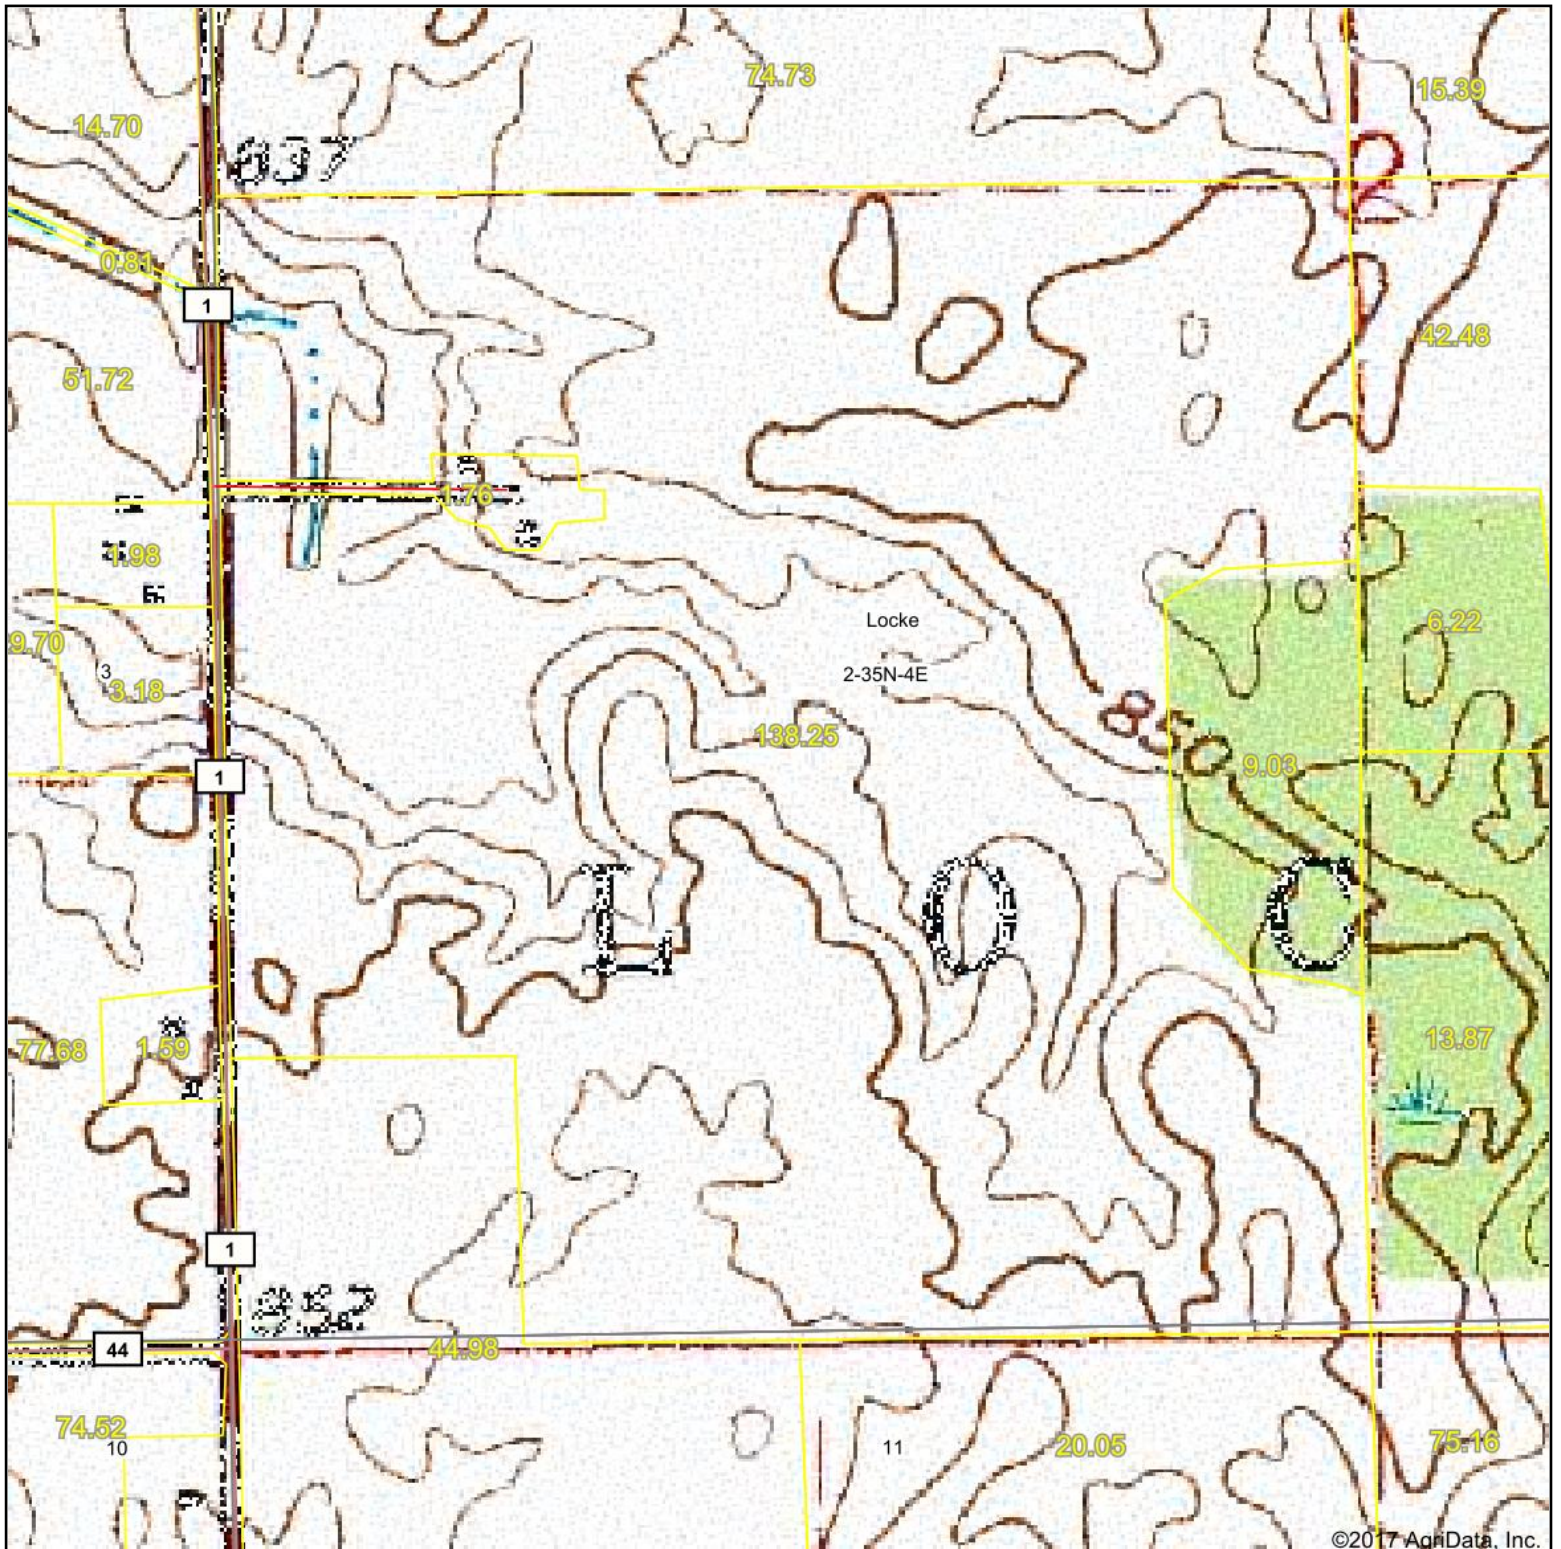

Topography Map

©2017 AgriData, Inc.

map center: 41° 30' 41.73, -86° 2' 8.9

2-35N-4E
Elkhart County
Indiana

12/21/2017

Maps Provided By:

CUSTOMIZED ONLINE MAPPING
© AgriData, Inc. 2017 www.AgriDataInc.com